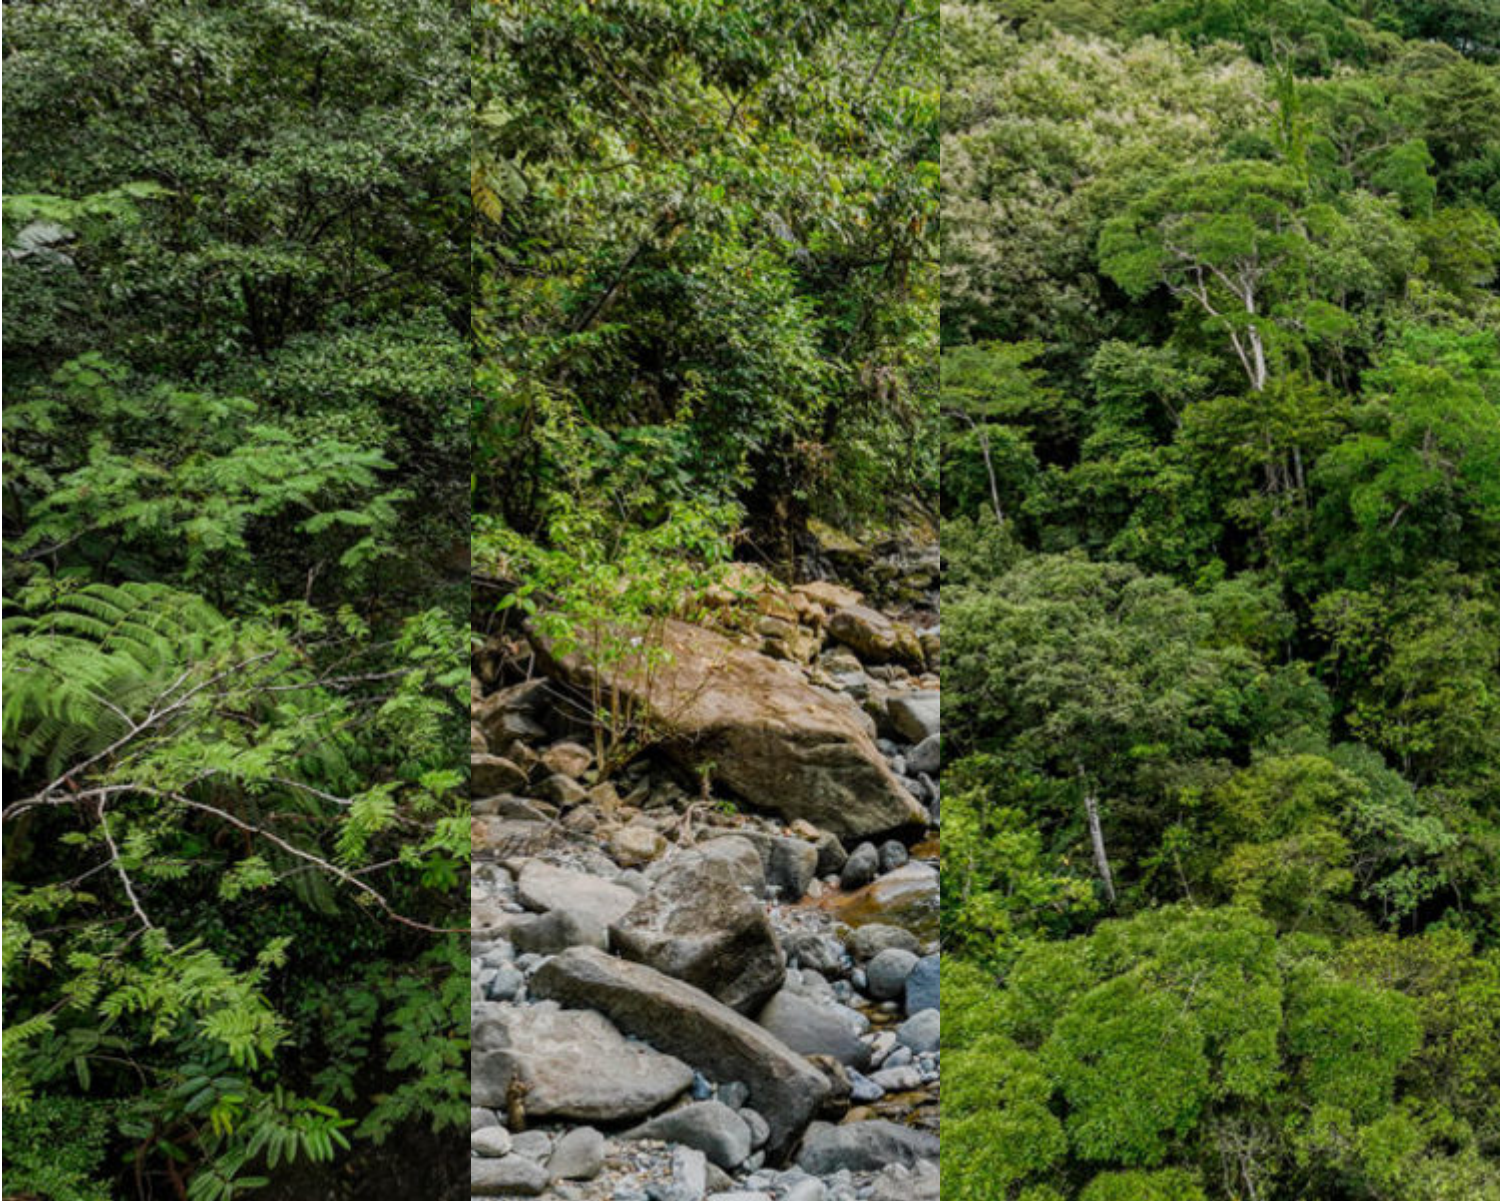

# Beautiful 72 Acre Farm in Uvita With Waterfalls and Ocean Views

**\$2,200,000**

ID: 17492

 **Uvita, Puntarenas**

• Property Type: Land • Size: 291373 sq m • 72 Acres

- Status: Active/Published
- Close To Transport
- Jungle Views
- New Projects
- Water Views

## Property Description

This 72+ acre farm has easy 2 wheel drive access, ocean views, river frontage, waterfalls, multiple building areas, fiber optic wifi, and utilities on site. Located just outside of Uvita in San Josecito, this hobby farm has

an ideal location. If you are looking for the perfect property to develop a family compound, hobby farm, or retreat center with easy access to Uvita and the surrounding beaches, this farm is tailor made for you. Easy Two Wheel Drive Access Only 15 Minutes From Uvita The access to this farm is on a newly paved road through San Josecito. The paved road ends about 200 meters before the property. Where the pavement ends a well-maintained dirt road continues to the towns of Morete and San Luis and on to San Isidro. This public road bisects the property allowing for multiple access points and provides electricity and fiber optic Wifi through the property. Uvita is conveniently located within a 15 minute drive from the farm and Playa Dominical is approximately 30 minutes away allowing you to live a farm life but have easy access to local beaches and nearby restaurants, supermarkets, and the amenities of Costa Ballena.