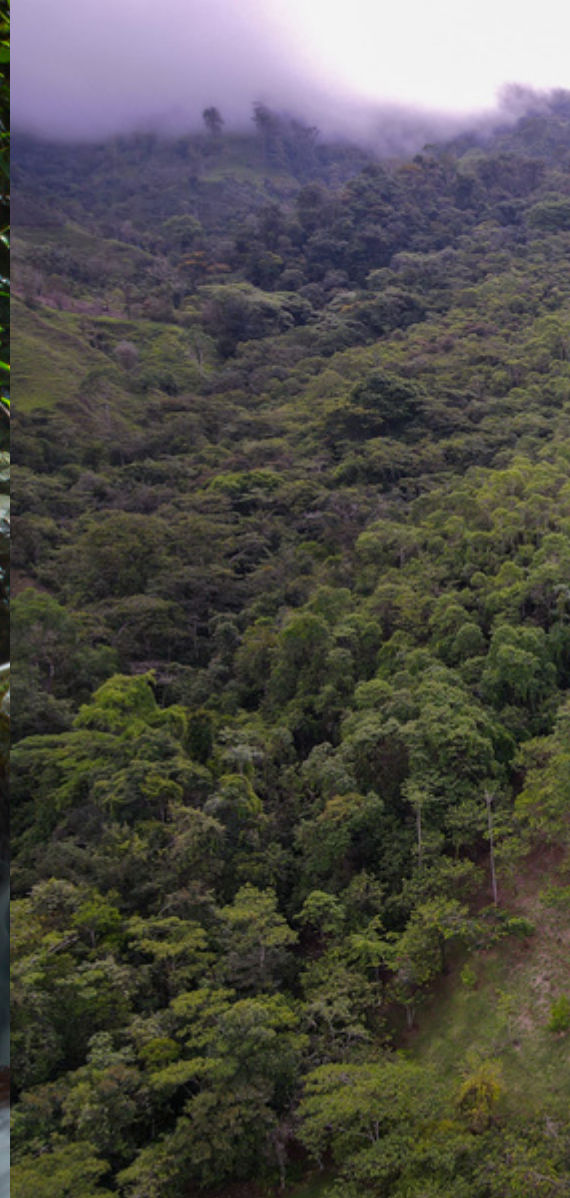

Reduced - 40 Acres of Tropical Mountain Paradise with Modern Home and Waterfall

\$699,000

ID: 18743

 **Perez Zeledon, San Jose**

• Property Type: Single Family Homes • Bedrooms: 3 • Built: 2015 • Size: 160683.43 sq m • 39.71 Acres • Floor Area (SQFT): 3,767

Property Description

Welcome to a breathtaking retreat nestled in the captivating Tambor de San Pedro, Perez Zeledon, near the vibrant town of San Isidro de El General. Set amidst 16 hectares of natural beauty, including approximately 5 hectares of pristine jungle, this modern concrete-construction house offers a harmonious blend of luxury, serenity, and an awe-inspiring natural wonder—a spectacular waterfall. Situated at an altitude of 1,000 meters, this property provides a tranquil escape from the bustle of everyday life. The 250 square meters of contemporary living space offer a seamless fusion of comfort and sophistication. The open-concept design allows for a seamless flow between the living, dining, and kitchen areas, creating an inviting space to entertain family and friends. Large windows flood the interior with natural light, offering captivating views of the surrounding lush landscape. With three spacious bedrooms, relaxation and privacy are ensured for all residents.