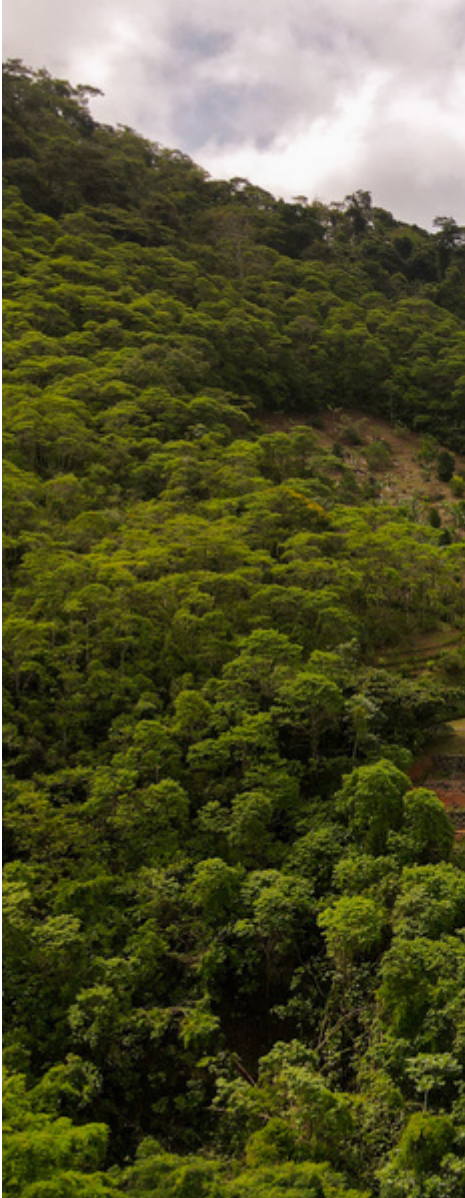

Reduced - 40 Acres of Tropical Mountain Paradise with Modern Home and Waterfall

\$699,000

ID: 18743

 **Perez Zeledon, San Jose**

• Property Type: Single Family Homes • Bedrooms: 3 • Built: 2015 • Size: 160683.43 sq m • 39.71 Acres • Floor Area (SQFT): 3,767

Property Description

Welcome to a breathtaking retreat nestled in the captivating Tambor de San Pedro, Perez Zeledon, near the vibrant town of San Isidro de El General. Set amidst 16 hectares of natural beauty, including approximately 5 hectares of pristine jungle, this modern concrete-construction house offers a harmonious blend of luxury, serenity, and an awe-inspiring natural wonder—a spectacular waterfall. Situated at an altitude of 1,000 meters, this property provides a tranquil escape from the bustle of everyday life. The 250 square meters of contemporary living space offer a seamless fusion of comfort and sophistication. The open-concept design allows for a seamless flow between the living, dining, and kitchen areas, creating an inviting space to entertain family and friends. Large windows flood the interior with natural light, offering captivating views of the surrounding lush landscape. With three spacious bedrooms, relaxation and privacy are ensured for all residents.